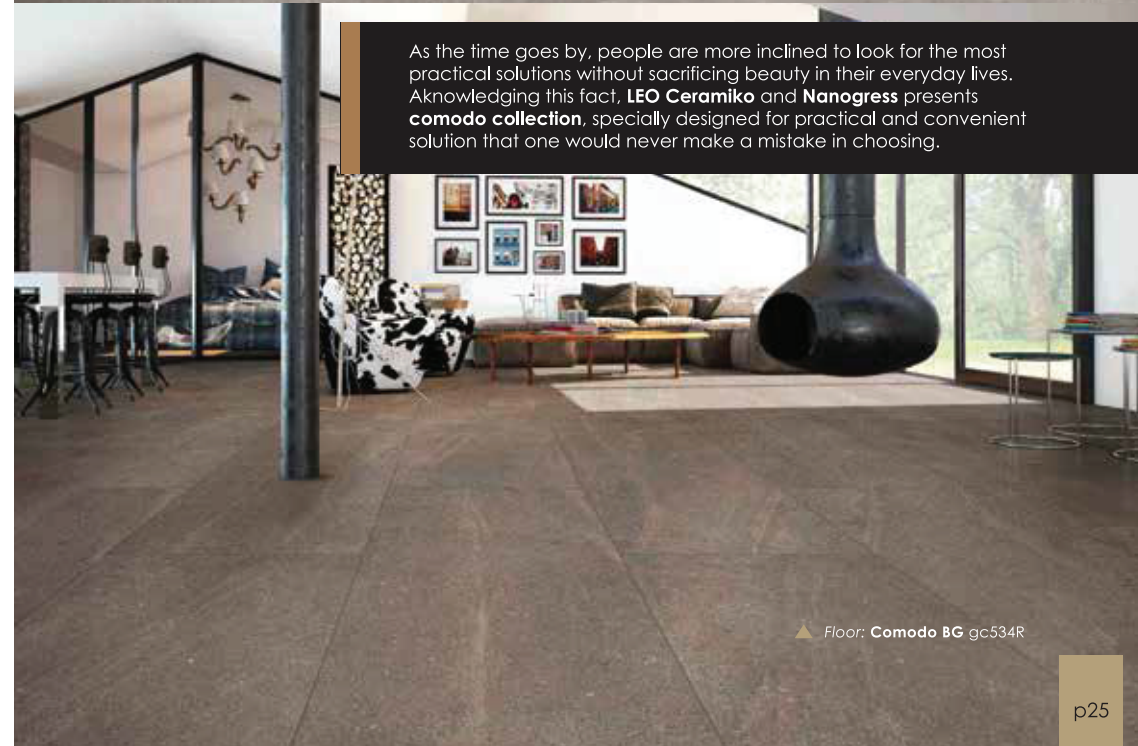

Comodo G gc531R ④

Comodo LG gc532R ④

Comodo YG gc533R ④

Comodo BG gc534R ④

Comodo DG gc535R ④

1200mm x 600mm

600mm x 600mm

300mm x 600mm

▲ Floor & Wall: Comodo LG gc532R

As the time goes by, people are more inclined to look for the most practical solutions without sacrificing beauty in their everyday lives. Acknowledging this fact, **LEO Ceramiko** and **Nanogress** presents **comodo collection**, specially designed for practical and convenient solution that one would never make a mistake in choosing.